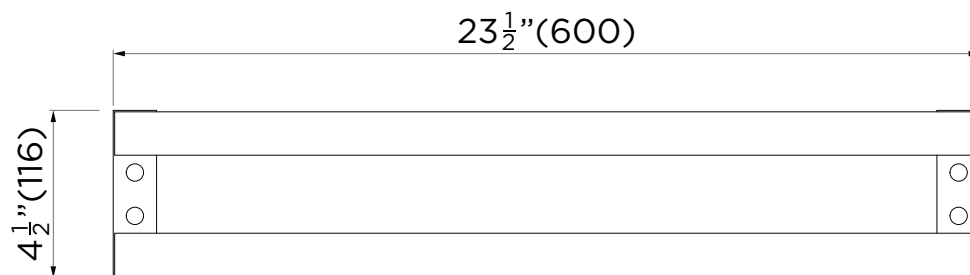

SPECIFICATIONS / TECHNICAL DATA

BATHROOM TOWEL RACK

24"

FRONT VIEW

SIDE VIEW

ATTENTION! Dimensions may vary by up to 3/8". It is highly recommended to pull all dimensions of actual model for installation and measuring purposes.