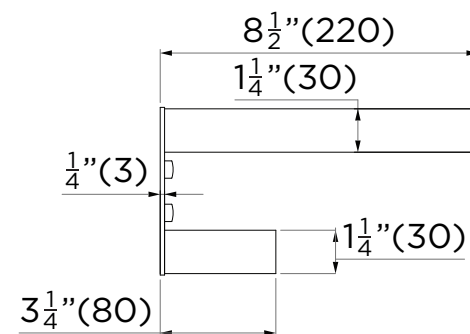

SPECIFICATIONS / TECHNICAL DATA

BATHROOM TOWEL RACK

24"

FRONT VIEW

SIDE VIEW

ATTENTION! Dimensions may vary by up to 3/8". It is highly recommended to pull all dimensions of actual model for installation and measuring purposes.